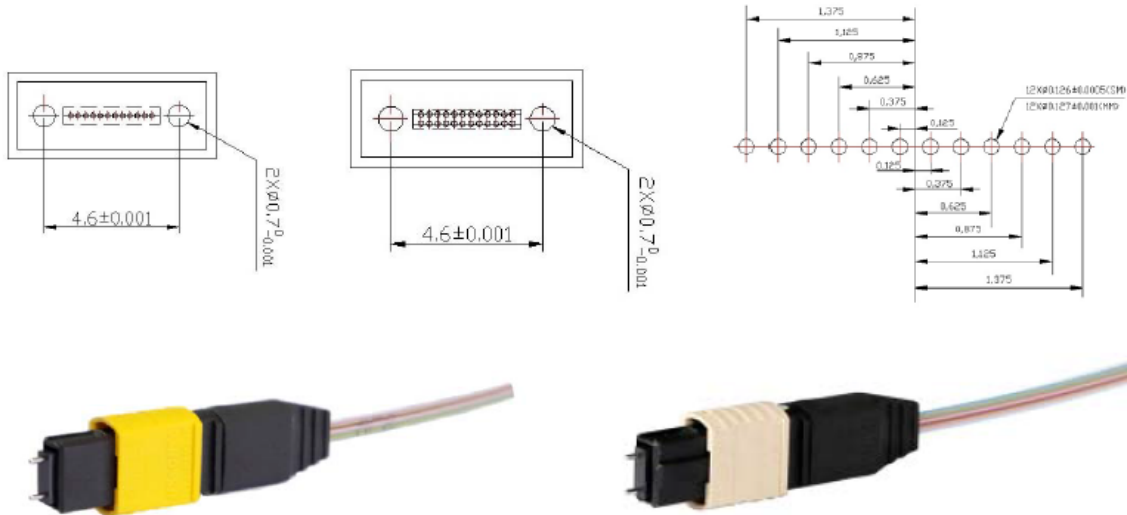

▣ Introduce

Fiber optic patch cord is used for linking the equipment and components in fiber optic network, is comprised of a polymer outer body and inner assembly fitted with a precision alignment mechanism. The combination of a ceramic/phosphor bronze alignment sleeves and precision molded polymer housing provides consistent long-term mechanical and optical performance.

▣ Features

- ▣ MPO connector complied with IEC-61754-7
- ▣ A quick-to-deploy
- ▣ Scalable solution
- ▣ High compatibility, flexibility & system performance
- ▣ Lower installation cost

▣ Applications

- ▣ SAN (Storage area Network) data center LAN
- ▣ LAN/SAN switch equipment distribution area (EDA)
- ▣ Emerging 40G and 100G protocol

MT Ferrule(Male&Female)

12F

24F

Cable type	Description
	Round housing Kits Female and Male----Cable Boot, Crimp Ring, Spring Push, Spring, Pin Clamp Assembly(Female or Male),Housing Assembly
	MPO connector Length 60.2mm
	Cable Boot 3.0mm or 3.6mm
	Female & Male MM boots Color---Beige, Aqua, Black, White...Special
	Female& Male SM boots Color—Green, Yellow, Mustard.....Special
	Oval housing Kits Female and Male----Cable Boot, Crimp Ring, Spring Push, Spring, Pin Clamp Assembly(Female or Male),Housing Assembly
	MPO connector Length 45.6mm
	Female & Male MM boots Color---Beige, Aqua, Black, White...Special
	Female& Male SM boots Color—Green, Yellow, Mustard.....Special
	Bare Ribbon Housing Kits Female and Male----Cable Boot, Crimp Ring, Spring Push, Spring, Pin Clamp Assembly(Female or Male),Housing Assembly
	MPO connector Length 43.0mm
	Female & Male MM boots Color---Beige, Aqua, Black, White...Special
	Female& Male SM boots Color—Green, Yellow, Mustard.....Special