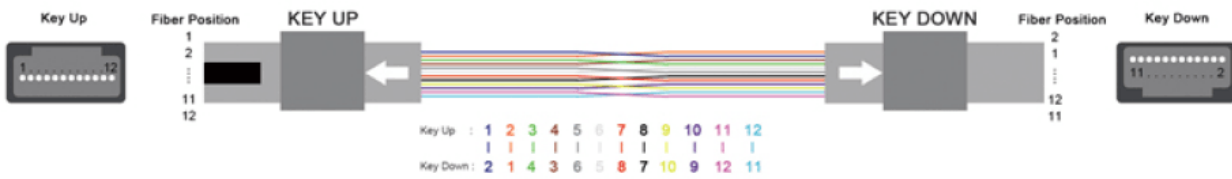

MT Ferrule(Male&Female)

12F

24F

Cable type	Description
	Round housing Kits Female and Male----Cable Boot, Crimp Ring, Spring Push, Spring, Pin Clamp Assembly(Female or Male),Housing Assembly
	MPO connector Length 60.2mm
	Cable Boot 3.0mm or 3.6mm
	Female & Male MM boots Color---Beige, Aqua, Black, White...Special
	Female& Male SM boots Color—Green, Yellow, Mustard.....Special
	Oval housing Kits Female and Male----Cable Boot, Crimp Ring, Spring Push, Spring, Pin Clamp Assembly(Female or Male),Housing Assembly
	MPO connector Length 45.6mm
	Female & Male MM boots Color---Beige, Aqua, Black, White...Special
	Female& Male SM boots Color—Green, Yellow, Mustard.....Special
	Bare Ribbon Housing Kits Female and Male----Cable Boot, Crimp Ring, Spring Push, Spring, Pin Clamp Assembly(Female or Male),Housing Assembly
	MPO connector Length 43.0mm
	Female & Male MM boots Color---Beige, Aqua, Black, White...Special
	Female& Male SM boots Color—Green, Yellow, Mustard.....Special

MPO Communication Marks Division

Polarity A: Straight Through

Polarity B: Cross

Polarity C: Cross Pair

Order information

A	B	C	D	E	F	G	H	I
MPO Polish	Housing Color	Cable Type	Fiber Type	Fiber Count	Cable Length	Pigtail Length	Polarity	Connector Type
1 : UPC	1 : Beige	1 : Bare-Ribbon	1 : SM 9/125 G652D	8 : 8	5 : 0.5m	5 : 0.5m	A : Polarity A	1 : MPO-Female
2 : APC 8 degree	2 : Aqua	2 : Oval	2 : SM 9/125 G657A	2 : 12	10 : 1.0m	10 : 1.0m	B : Polarity B	2 : MPO-Male
	3 : Green	3 : Round	3 : MM 50/125 (OM2)	24 : 24	20 : 2.0m	15 : 1.5m	C : Polarity C	3 : FC/APC
	4 : Yellow	0 : other	4 : MM 50/125 (OM3)	48 : 48	30 : 3.0mS	20 : 2.0m		4 : FC/UPC
	5 : Black		5 : MM 50/125 (OM4)	72 : 72	0 : other	25 : 2.5m		5 : SC/APC
	6 : Red		6 : MM 62.5/125 (OM1)	96 : 96		30 : 3.0mS		6 : SC/UPC
	0 : other			144 : 144		0 : other		7 : LC/APC
				0 : other				8 : LC/UPC
								9 : STMU
								0 : other