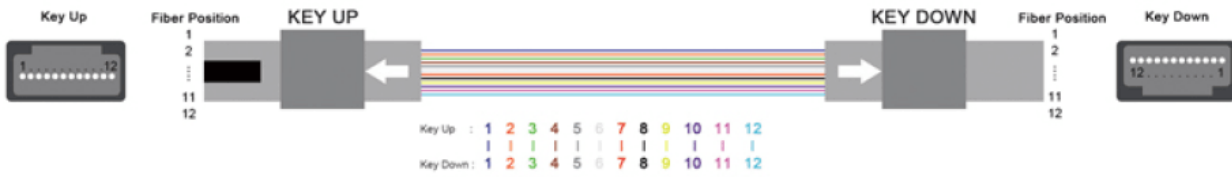

MT Ferrule(Male&Female)

12F

24F

Cable type	Description
	Round housing Kits Female and Male----Cable Boot, Crimp Ring, Spring Push, Spring, Pin Clamp Assembly(Female or Male),Housing Assembly
	MPO connector Length 60.2mm
	Cable Boot 3.0mm or 3.6mm
	Female & Male MM boots Color---Beige, Aqua, Black, White...Special
	Female& Male SM boots Color—Green, Yellow, Mustard.....Special
	Oval housing Kits Female and Male----Cable Boot, Crimp Ring, Spring Push, Spring, Pin Clamp Assembly(Female or Male),Housing Assembly
	MPO connector Length 45.6mm
	Female & Male MM boots Color---Beige, Aqua, Black, White...Special
	Female& Male SM boots Color—Green, Yellow, Mustard.....Special
	Bare Ribbon Housing Kits Female and Male----Cable Boot, Crimp Ring, Spring Push, Spring, Pin Clamp Assembly(Female or Male),Housing Assembly
	MPO connector Length 43.0mm
	Female & Male MM boots Color---Beige, Aqua, Black, White...Special
	Female& Male SM boots Color—Green, Yellow, Mustard.....Special

MPO Communication Marks Division

Polarity A: Straight Through

Polarity B: Cross

Polarity C: Cross Pair

Order information

A	B	C	D	E	F	G	H	I
MPO Polish	Housing Color	Cable Type	Fiber Type	Fiber Count	Cable Length	Pigtail Length	Polarity	Connector Type
1 : UPC	1 : Beige	1 : Bare-Ribbon	1 : SM 9/125 G652D	8 : 8	5 : 0.5m	5 : 0.5m	A : Polarity A	1 : MPO-Female
2 : APC 8 degree	2 : Aqua	2 : Oval	2 : SM 9/125 G657A	2 : 12	10 : 1.0m	10 : 1.0m	B : Polarity B	2 : MPO-Male
	3 : Green	3 : Round	3 : MM 50/125 (OM2)	24 : 24	20 : 2.0m	15 : 1.5m	C : Polarity C	3 : FC/APC
	4 : Yellow	0 : other	4 : MM 50/125 (OM3)	48 : 48	30 : 3.0mS	20 : 2.0m		4 : FC/UPC
	5 : Black		5 : MM 50/125 (OM4)	72 : 72	0 : other	25 : 2.5m		5 : SC/APC
	6 : Red		6 : MM 62.5/125 (OM1)	96 : 96		30 : 3.0mS		6 : SC/UPC
	0 : other			144 : 144		0 : other		7 : LC/APC
				0 : other				8 : LC/UPC
								9 : STMU
								0 : other