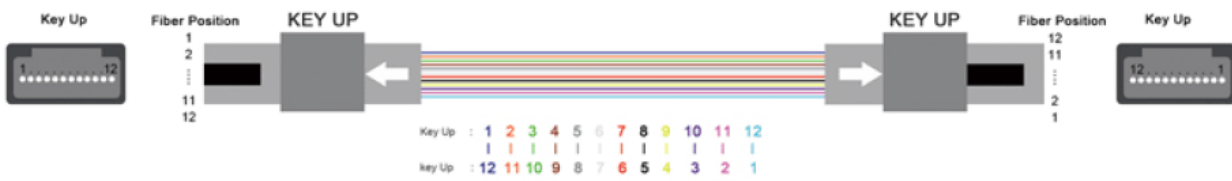

MT Ferrule(Male&Female)

12F

24F

Cable type	Description
	Round housing Kits Female and Male----Cable Boot, Crimp Ring, Spring Push, Spring, Pin Clamp Assembly(Female or Male),Housing Assembly
	MPO connector Length 60.2mm
	Cable Boot 3.0mm or 3.6mm
	Female & Male MM boots Color---Beige, Aqua, Black, White...Special
	Female& Male SM boots Color—Green, Yellow, Mustard.....Special
	Oval housing Kits Female and Male----Cable Boot, Crimp Ring, Spring Push, Spring, Pin Clamp Assembly(Female or Male),Housing Assembly
	MPO connector Length 45.6mm
	Female & Male MM boots Color---Beige, Aqua, Black, White...Special
	Female& Male SM boots Color—Green, Yellow, Mustard.....Special
	Bare Ribbon Housing Kits Female and Male----Cable Boot, Crimp Ring, Spring Push, Spring, Pin Clamp Assembly(Female or Male),Housing Assembly
	MPO connector Length 43.0mm
	Female & Male MM boots Color---Beige, Aqua, Black, White...Special
	Female& Male SM boots Color—Green, Yellow, Mustard.....Special

MPO Communication Marks Division

Polarity A: Straight Through

Polarity B: Cross

Polarity C: Cross Pair

Order information

A	B	C	D	E	F	G	H	I
MPO Polish	Housing Color	Cable Type	Fiber Type	Fiber Count	Cable Length	Pigtail Length	Polarity	Connector Type
1 : UPC	1 : Beige	1 : Bare-Ribbon	1 : SM 9/125 G652D	8 : 8	5 : 0.5m	5 : 0.5m	A : Polarity A	1 : MPO-Female
2 : APC 8 degree	2 : Aqua	2 : Oval	2 : SM 9/125 G657A	2 : 12	10 : 1.0m	10 : 1.0m	B : Polarity B	2 : MPO-Male
	3 : Green	3 : Round	3 : MM 50/125 (OM2)	24 : 24	20 : 2.0m	15 : 1.5m	C : Polarity C	3 : FC/APC
	4 : Yellow	0 : other	4 : MM 50/125 (OM3)	48 : 48	30 : 3.0mS	20 : 2.0m		4 : FC/UPC
	5 : Black		5 : MM 50/125 (OM4)	72 : 72	0 : other	25 : 2.5m		5 : SC/APC
	6 : Red		6 : MM 62.5/125 (OM1)	96 : 96		30 : 3.0mS		6 : SC/UPC
	0 : other			144 : 144		0 : other		7 : LC/APC
				0 : other				8 : LC/UPC
								9 : STMU
								0 : other